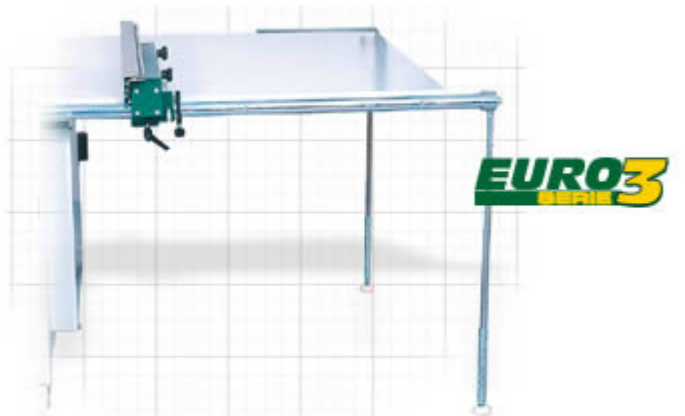

Right Hand Table Extensions

Right hand table extensions. Suitable for
models:
PK315, PK250, PK300A, KPF300, KPF300A

: [more details](#)