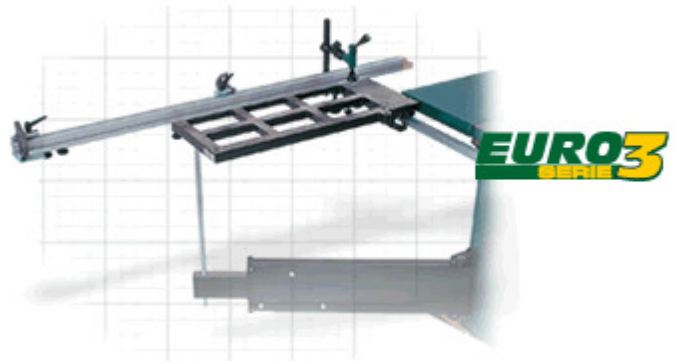

CV2BL Professional Sliding Table

Professional sliding table. Suitable for models:
KPF300, KPS300

: [more details](#)