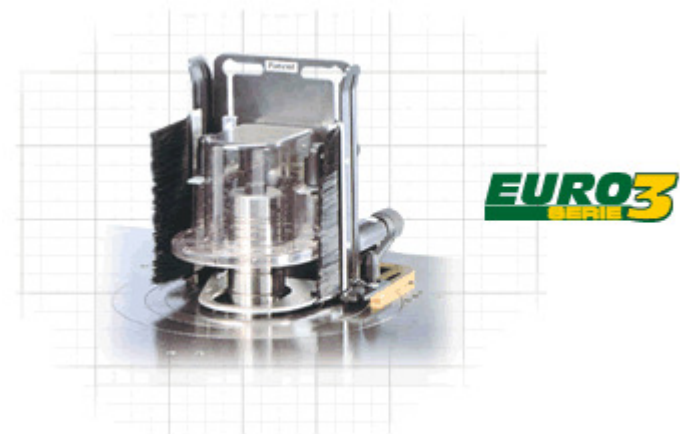

: [more details](#)

EURO3
SERIES
INDUSTRY
SERIES

VDA315L Slot Mortice Attachment

Slot mortice attachment. Suitable for models: MSP310M, MSP315, MSP415

: [more details](#)

EURO3
SERIES

PV315U Wheel Kit

Wheel kit. Suitable for all Euro Series models

: [more details](#)

EURO3
SERIES

CV1C Spindle Moulder Sliding Table

Spindle moulder sliding table. Suitable for models: FSN300F, FSN300

: [more details](#)

EURO3
SERIES

Tenoning Hood

Tenoning hood. Suitable for models:
FSN300F, FSN300, KPF300, KPF300A,
KPS300, KPS300A, KPS400A, FS550

: [more details](#)

CPS Ring (Profiling) Fence

Ring (profiling) fence. Suitable for models:
FSN300F, FSN300, KPF300, KPF300A,
KPS300, KPS300A, KPS400A

: [more details](#)

Spindle Moulder Table Extensions

Spindle moulder table extensions. Suitable for
models:
FSN300F, FSN300