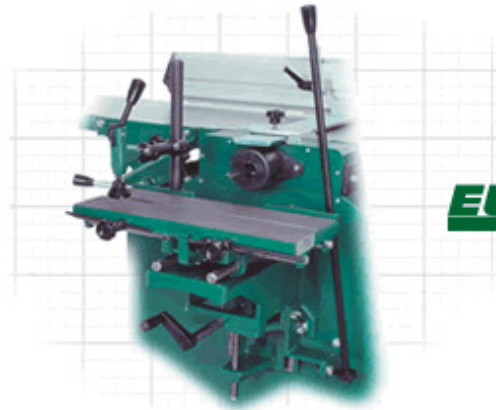

: [more details](#)

EURO3
SERIES
INDUSTRY
SERIES

VDA315L Slot Mortice Attachment

Slot mortice attachment. Suitable for models: MSP310M, MSP315, MSP415

: [more details](#)

EURO3
SERIES

PV315U Wheel Kit

Wheel kit. Suitable for all Euro Series models

: [more details](#)

EURO3
SERIES

CV1C Spindle Moulder Sliding Table

Spindle moulder sliding table. Suitable for models: FSN300F, FSN300

: [more details](#)

EURO3
SERIES

Tenoning Hood

Tenoning hood. Suitable for models:
FSN300F, FSN300, KPF300, KPF300A,
KPS300, KPS300A, KPS400A, FS550