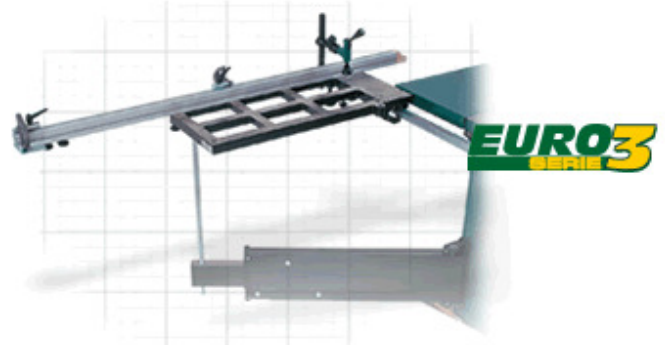

CV2BLX Professional Sliding Table

Professional sliding table. Suitable for models:
PK315

: [more details](#)